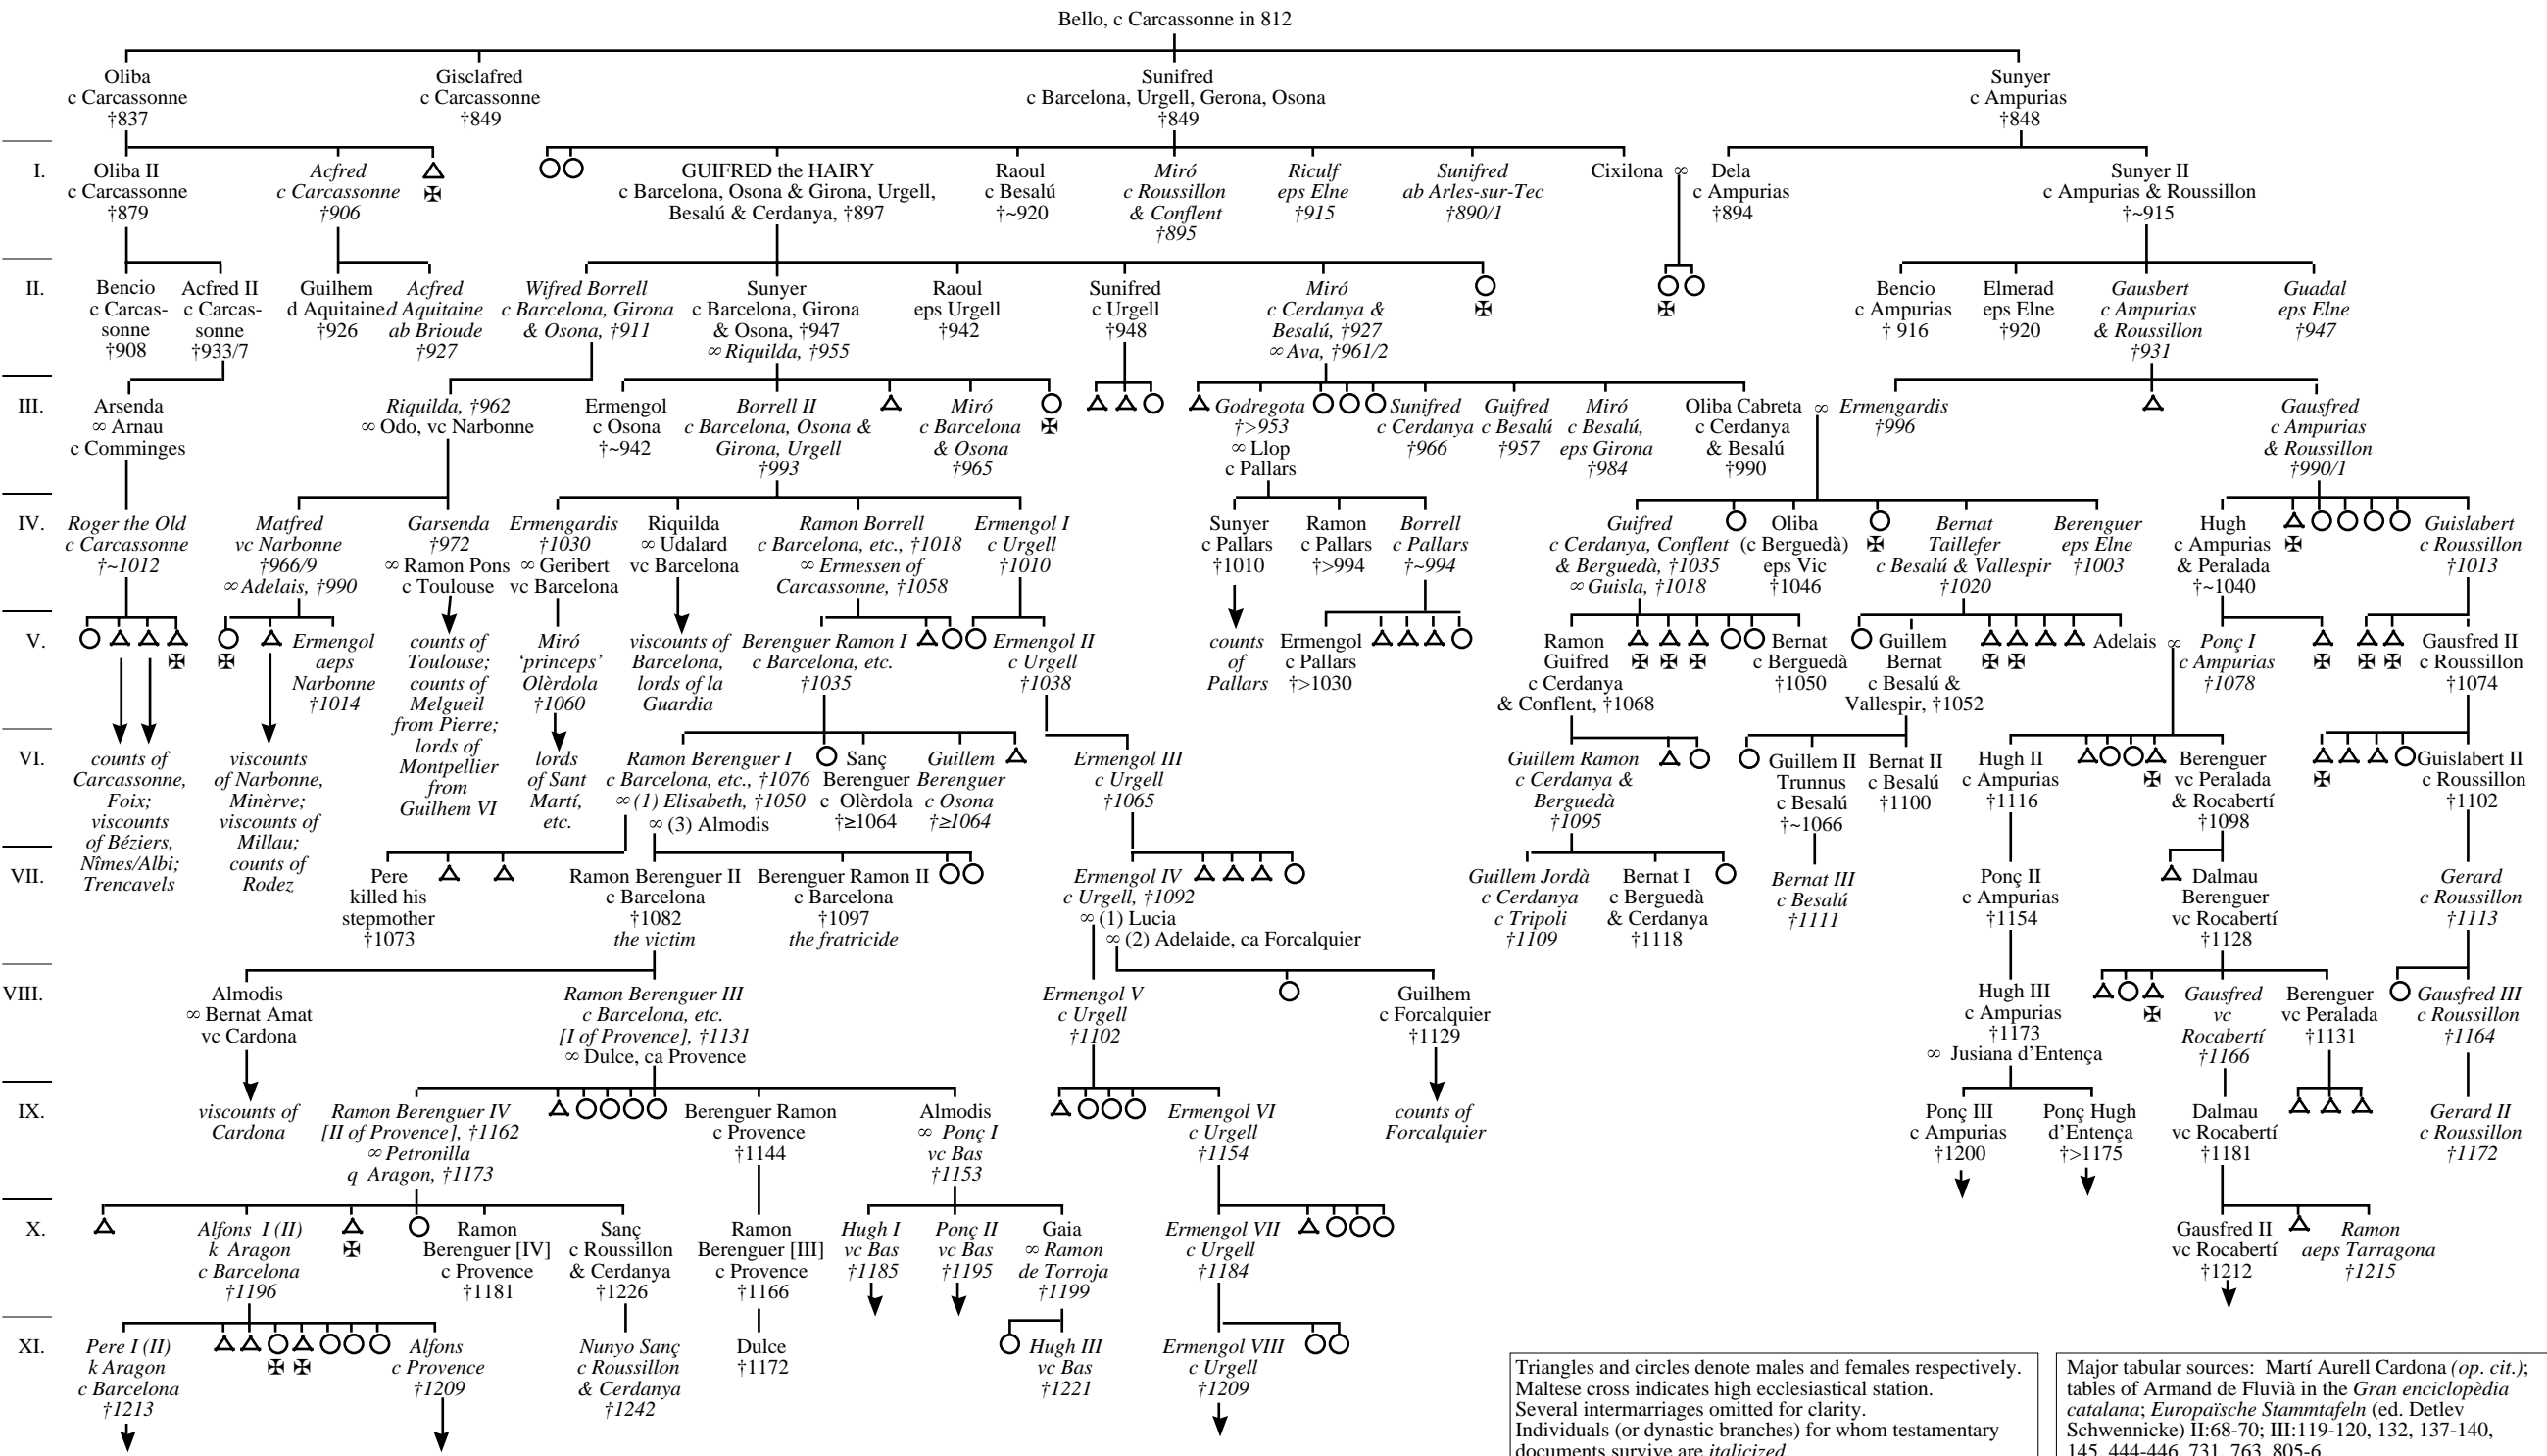

The Descendants of Guifred the Hairy (Major Lineages, with some Collateral Descents) to 1200

Triangles and circles denote males and females respectively. Maltese cross indicates high ecclesiastical station. Several intermarriages omitted for clarity. Individuals (or dynastic branches) for whom testamentary documents survive are *italicized*.

Major tabular sources: Martí Aurell Cardona (*op. cit.*); tables of Armand de Fluvià in the *Gran enciclopedia catalana*; *Europäische Stammtafeln* (ed. Detlev Schwennicke) II:68-70; III:119-120, 132, 137-140, 145, 444-446, 731, 763, 805-6.