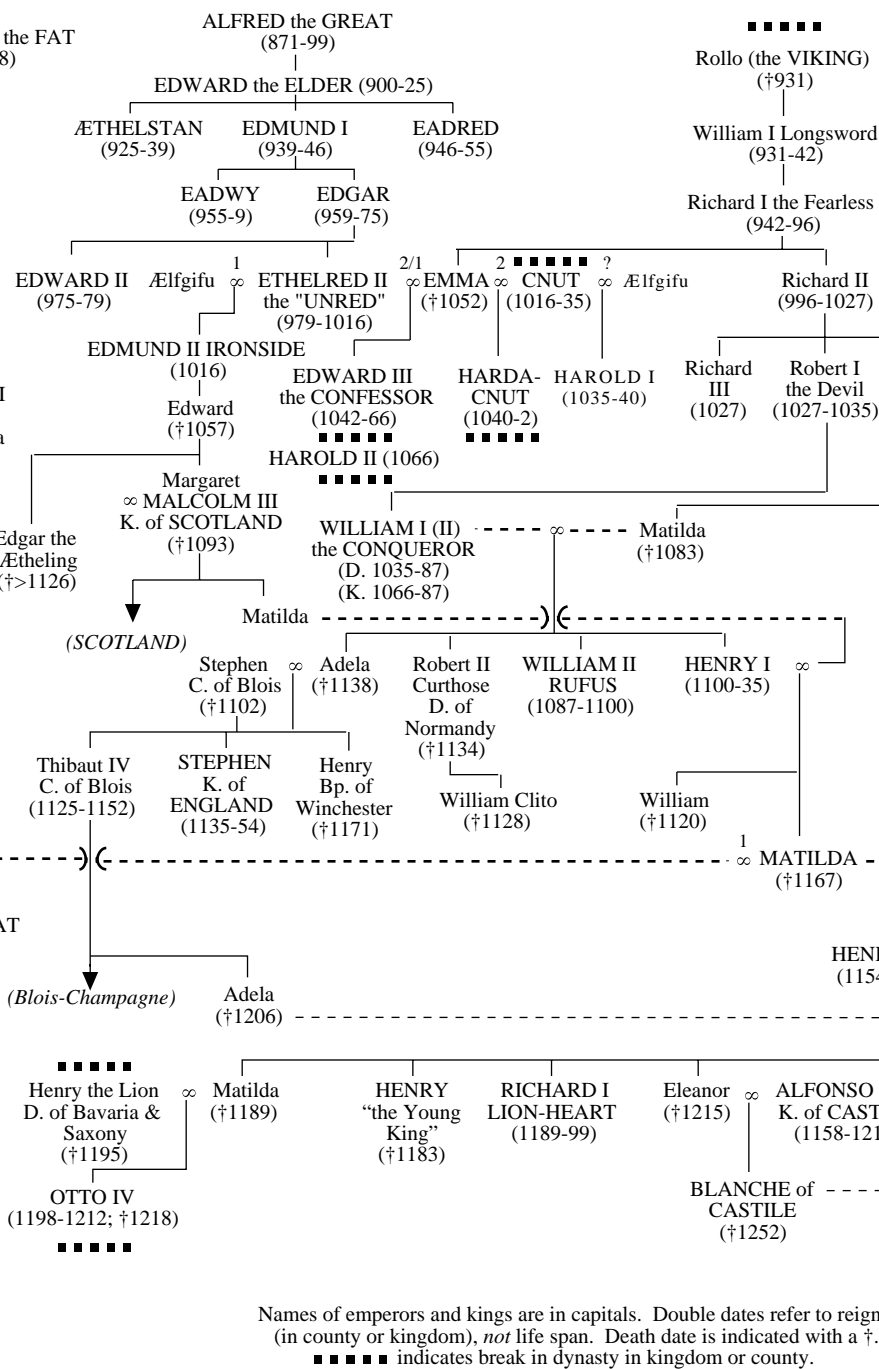

GERMANY (HOLY ROMAN EMPIRE)

DYNASTIC CHRONOLOGY: WESTERN EUROPE, X - XIII CENTURIES

ENGLAND

NORMANDY

ANJOU

FLANDERS

FRANCE

Names of emperors and kings are in capitals. Double dates refer to reign (in county or kingdom), *not* life span. Death date is indicated with a †.
 ■■■■■ indicates break in dynasty in kingdom or county.
 Only *some* of the vast number of intermarriages are shown here.