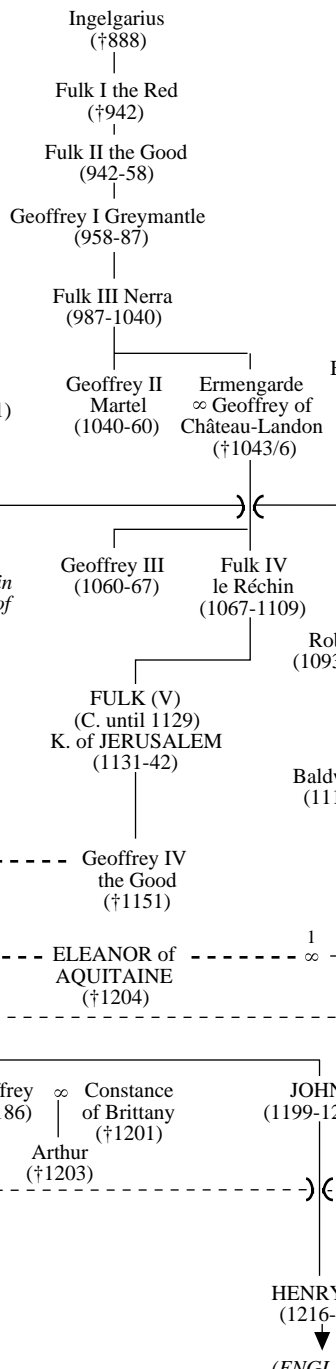

GERMANY (HOLY ROMAN EMPIRE)

DYNASTIC CHRONOLOGY: WESTERN EUROPE, X - XIII CENTURIES

ENGLAND

NORMANDY

ANJOU

FLANDERS

FRANCE

Names of emperors and kings are in capitals. Double dates refer to reign (in county or kingdom), *not* life span. Death date is indicated with a †.
 ■■■■■ indicates break in dynasty in kingdom or county.
 Only *some* of the vast number of intermarriages are shown here.