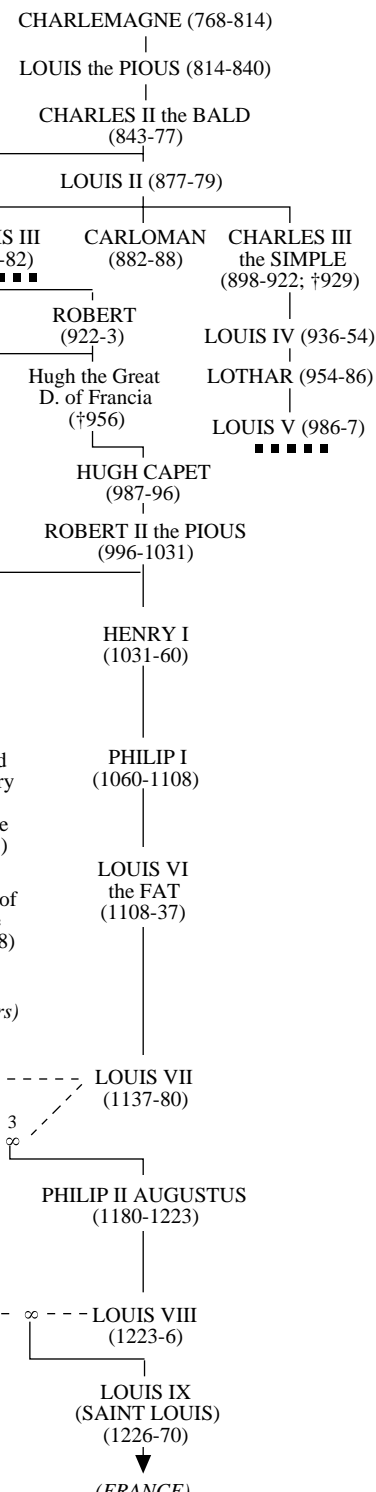

GERMANY (HOLY ROMAN EMPIRE)

DYNASTIC CHRONOLOGY: WESTERN EUROPE, X - XIII CENTURIES

ENGLAND

NORMANDY

ANJOU

FLANDERS

FRANCE

Names of emperors and kings are in capitals. Double dates refer to reign (in county or kingdom), *not* life span. Death date is indicated with a †.
 ■■■■■ indicates break in dynasty in kingdom or county.
 Only *some* of the vast number of intermarriages are shown here.