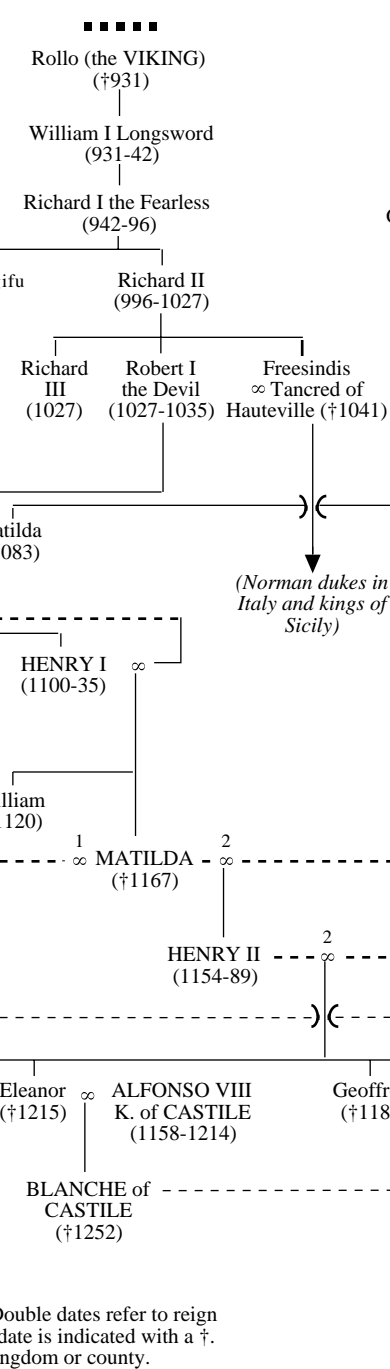

GERMANY (HOLY ROMAN EMPIRE)

DYNASTIC CHRONOLOGY: WESTERN EUROPE, X - XIII CENTURIES

ENGLAND

NORMANDY

ANJOU

FLANDERS

FRANCE

Names of emperors and kings are in capitals. Double dates refer to reign (in county or kingdom), *not* life span. Death date is indicated with a †.
 ■■■■■ indicates break in dynasty in kingdom or county.
 Only *some* of the vast number of intermarriages are shown here.