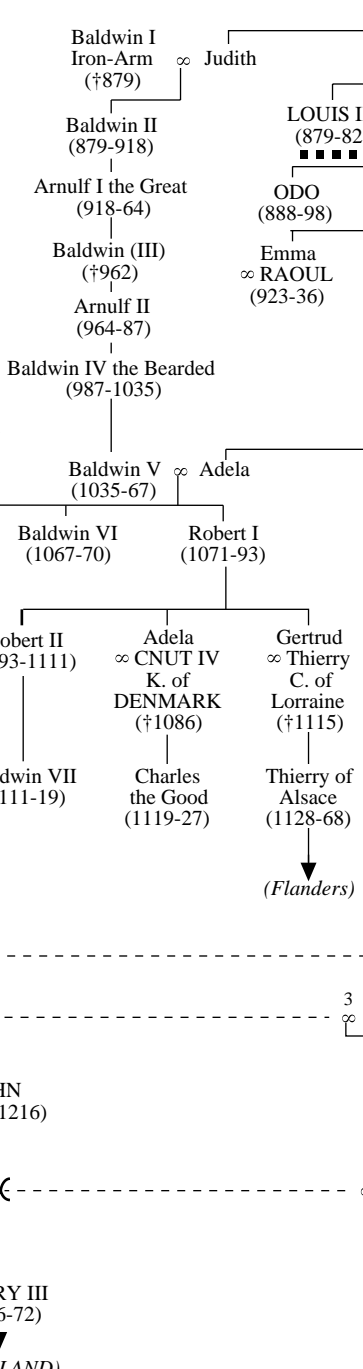

GERMANY (HOLY ROMAN EMPIRE)

DYNASTIC CHRONOLOGY: WESTERN EUROPE, X - XIII CENTURIES

ENGLAND

NORMANDY

ANJOU

FLANDERS

FRANCE

Names of emperors and kings are in capitals. Double dates refer to reign (in county or kingdom), *not* life span. Death date is indicated with a †.
 ■■■■■ indicates break in dynasty in kingdom or county.
 Only *some* of the vast number of intermarriages are shown here.