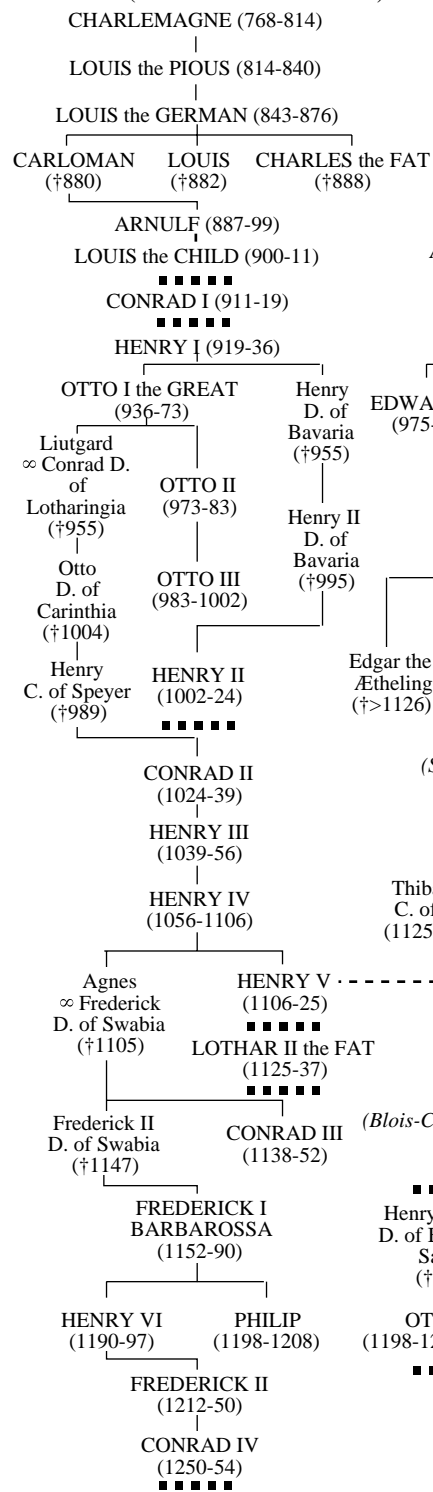

GERMANY (HOLY ROMAN EMPIRE)

DYNASTIC CHRONOLOGY: WESTERN EUROPE, X - XIII CENTURIES

ENGLAND

NORMANDY

ANJOU

FLANDERS

FRANCE

Names of emperors and kings are in capitals. Double dates refer to reign (in county or kingdom), *not* life span. Death date is indicated with a †.
 ■■■■■ indicates break in dynasty in kingdom or county.
 Only *some* of the vast number of intermarriages are shown here.